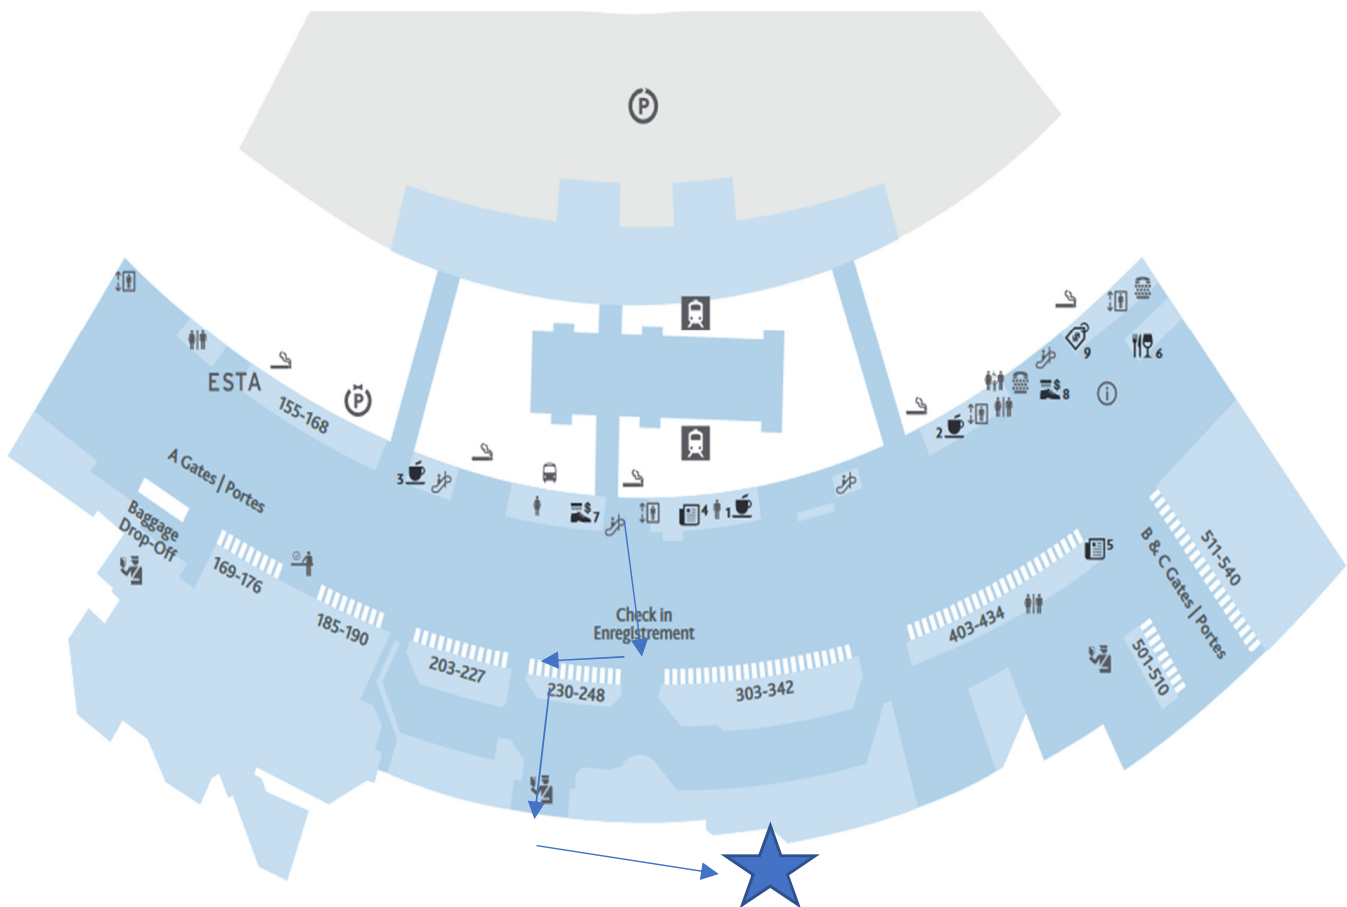

Toronto Pearson Airport – Terminal 3 – Departures Level

From the train and parking lot:

- Get off at Terminal 3.
- Take the escalator down and turn left towards the terminal.
- Take escalator down again to the departures level
- Walk straight and pass WestJet check-in counter
- Turn right and walk towards doorway that says Employees Only (No ID required to pass through).
- Turn left and walk towards elevators (Blue star on map)
- Use elevator on right side only. Press P (for Pyramid Room)
- Once on fourth floor, turn right.